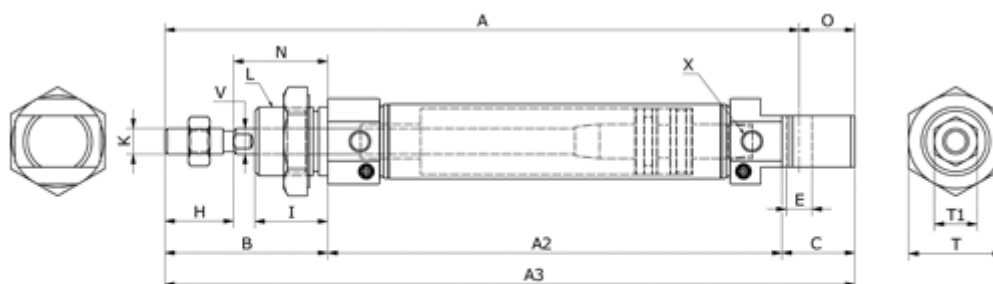

# Data Sheet

Article number: 58MIC20S0060CAG

Description: Cylinder MIC-20x60-S-CA-G, Ø20x60  
Double acting with cushin type - port 1/8"

## Measures

A	= 115	I	= 20	V = 8
A2	= 62	K	= M8x1,25	X = 1/8"
A3	= 126	L	= M22x1,5	
B	= 44	N	= 24	
Bore diameter	= 20	O	= 11	
C	= 20	Stroke	= 60	
E	= 8	T	= 12	
HS	= 20	T1	= 29	